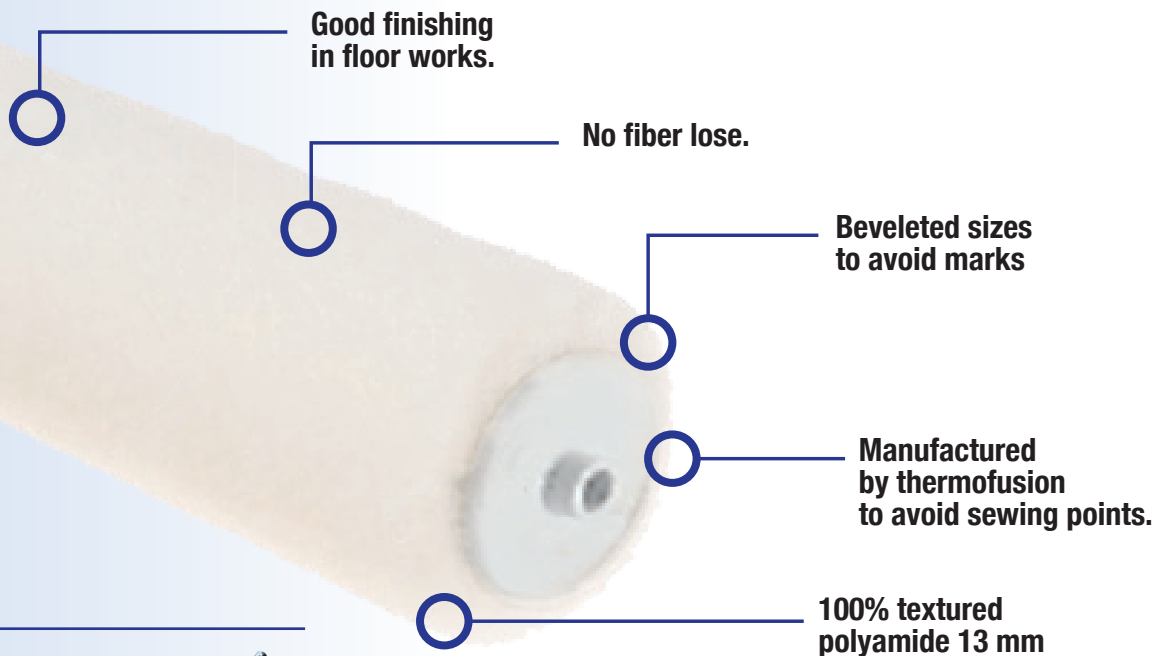

# Sleeve-Special FLOORS 45 CM

Range of rollers special for epoxy, resins and chlororubber paints

- Security:  
No loss of fibers
- Fine finishing:  
Without marks

## COMPLEMENTS

Plastic Bucket

Handle for Floor Rollers